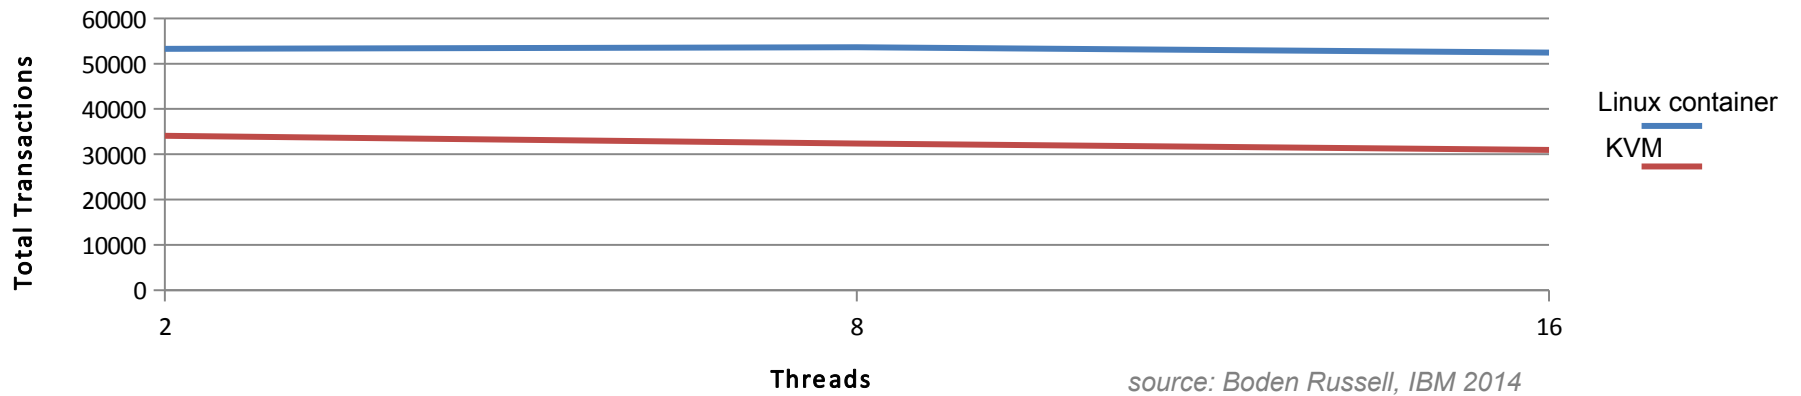

MySQL OLTP Read Transactions