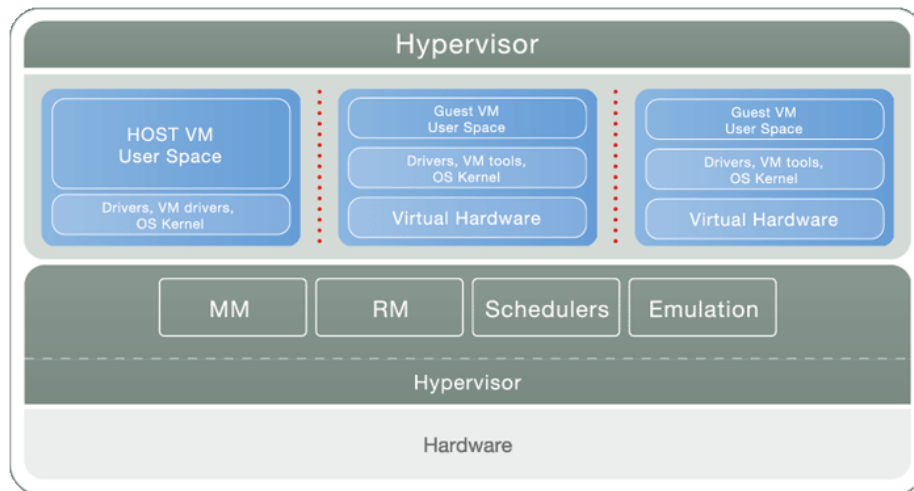

Prime Time
for
Linux Containers

THOMAS
KRENN®

server.hosting.customized.

Source: <http://www.parallels.com/eu/products/pvc46/info/virtualization/>

why ?

fast, faster, **fastest**

File I/O: Write

fast, faster, **fastest**