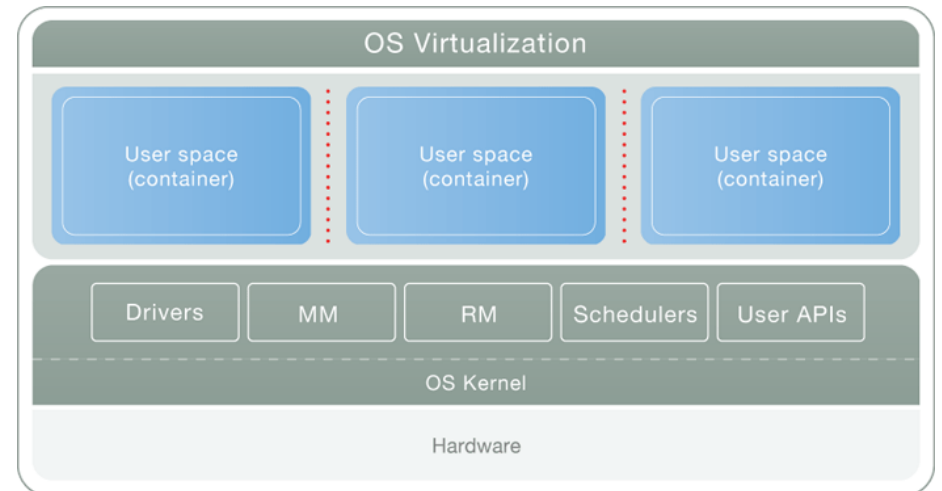

Prime Time
for
Linux Containers

THOMAS
KRENN®

server.hosting.customized.

Source: <http://www.parallels.com/eu/products/pvc46/info/virtualization/>

why ?

fast, faster, **fastest**

File I/O: Write

fast, faster, **fastest**