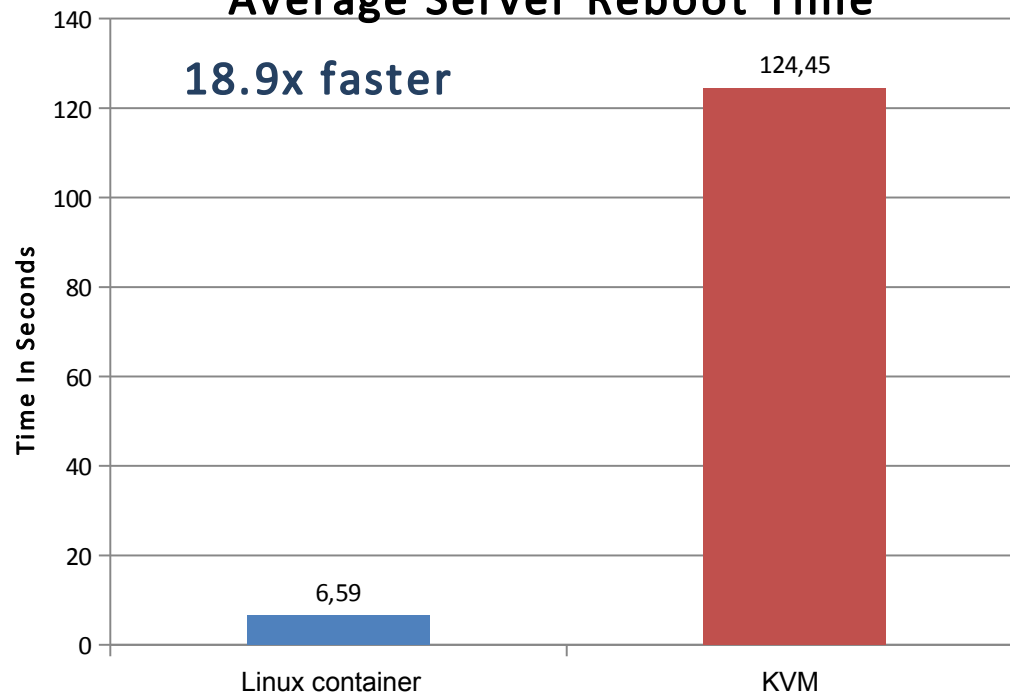

Average Server Reboot Time