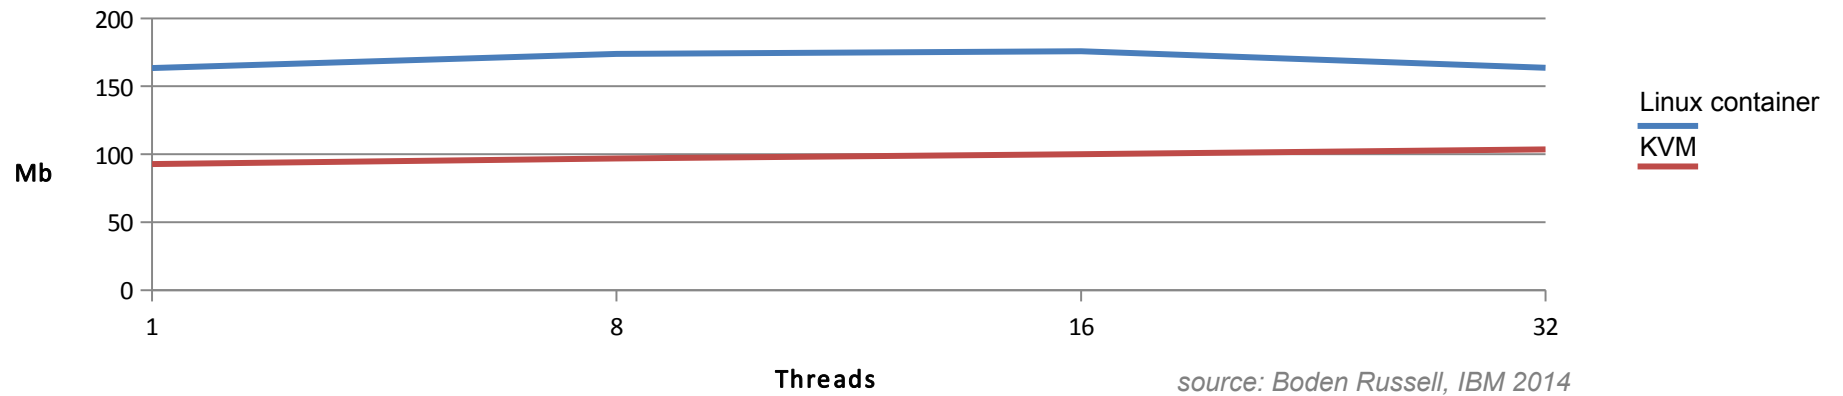

Prime Time
for
Linux Containers

THOMAS
KRENN®

server.hosting.customized.

Source: <http://www.parallels.com/eu/products/pvc46/info/virtualization/>

why ?

fast, faster, **fastest**

File I/O: Write

fast, faster, **fastest**