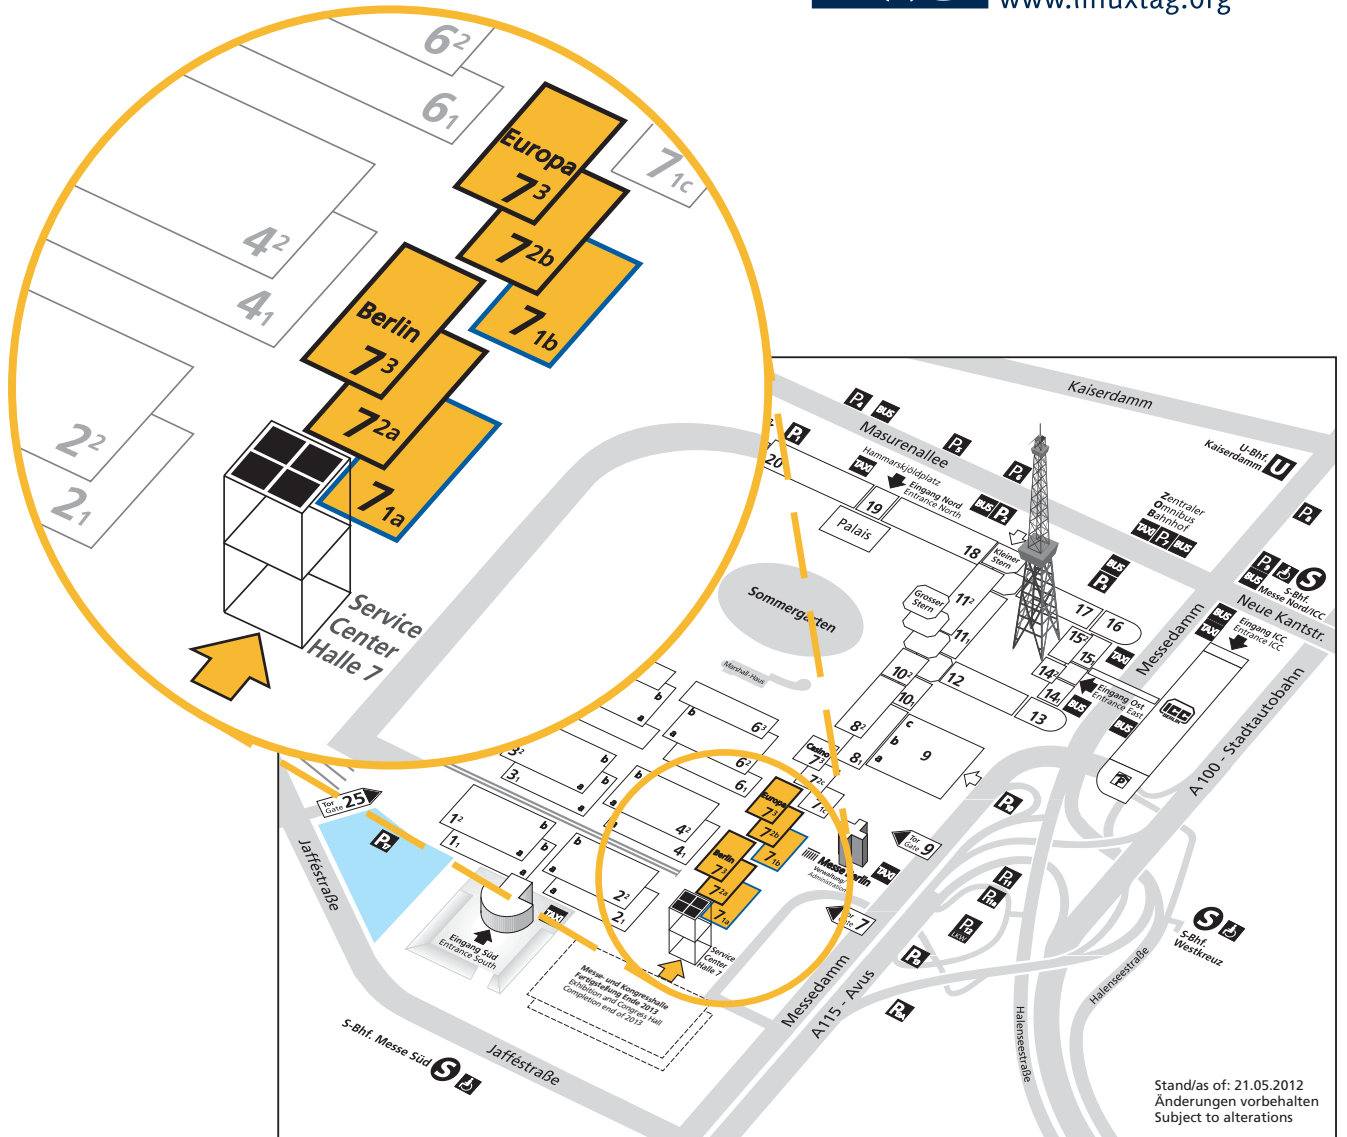

Geländeplan Exhibition grounds

23.–26. Mai 2012 in Berlin
**EUROPE'S LEADING
 OPEN SOURCE EVENT**
www.linuxtag.org

-  Eingang Halle 7 / Entrance Hall 7
-  Exhibition
-  Conference (Keynote Area Hall 7.1b)
-  Parkplätze / Parking space